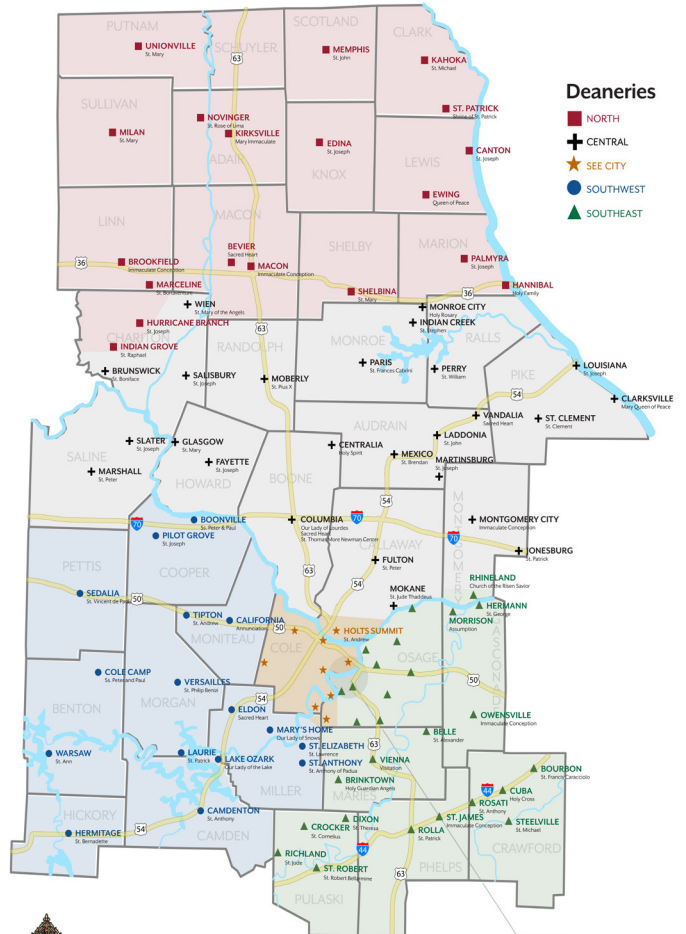

**CATHOLIC
DIOCESE OF
JEFFERSON CITY**

Parish Services

Diocesan Pastoral Council by Deanery

UPDATED FEBRUARY 5, 2024

Chair

Colleen Abbott
Our Lady of Snows (Mary's Home)
573-480-5916

Vice Chair

Sarah Robinson
St. Clement (St. Clement)
573-795-6455

Northern Deanery Representative

Barbara Garvey
Immaculate Conception (Brookfield)
660-473-0336

Kevin Dehaan

St. Joseph (Palmyra)
217-430-4189

Central Deanery Representatives

Kelly Wheeler
Our Lady of Lourdes (Columbia)
573-489-5190

Sarah Robinson

St. Clement (St. Clement)
573-795-6455

See City Deanery Representatives

Earl Pabst
St. Andrew (Holts Summit)
573-353-4991

Deacon John and Carol Schwartze
Cathedral of St. Joseph
573-616-2138

Southwest Deanery Representatives

Colleen Abbott
Our Lady of the Snows (Mary's Home)
573-480-5916

Kent Korthas

St. Vincent de Paul (Pettis County)
660-826-7614

Southeast Deanery Representatives

Russell Kremer
Our Lady Help of Christians (Frankenstein)
573-897-2655

Sheri Stormer, Visitation (Vienna)
636-387-3336

THE Diocese of Jefferson City MISSOURI

**DIOCESE OF
Jefferson City**

Most Reverend W. Shawn McKnight
Bishop of Jefferson City