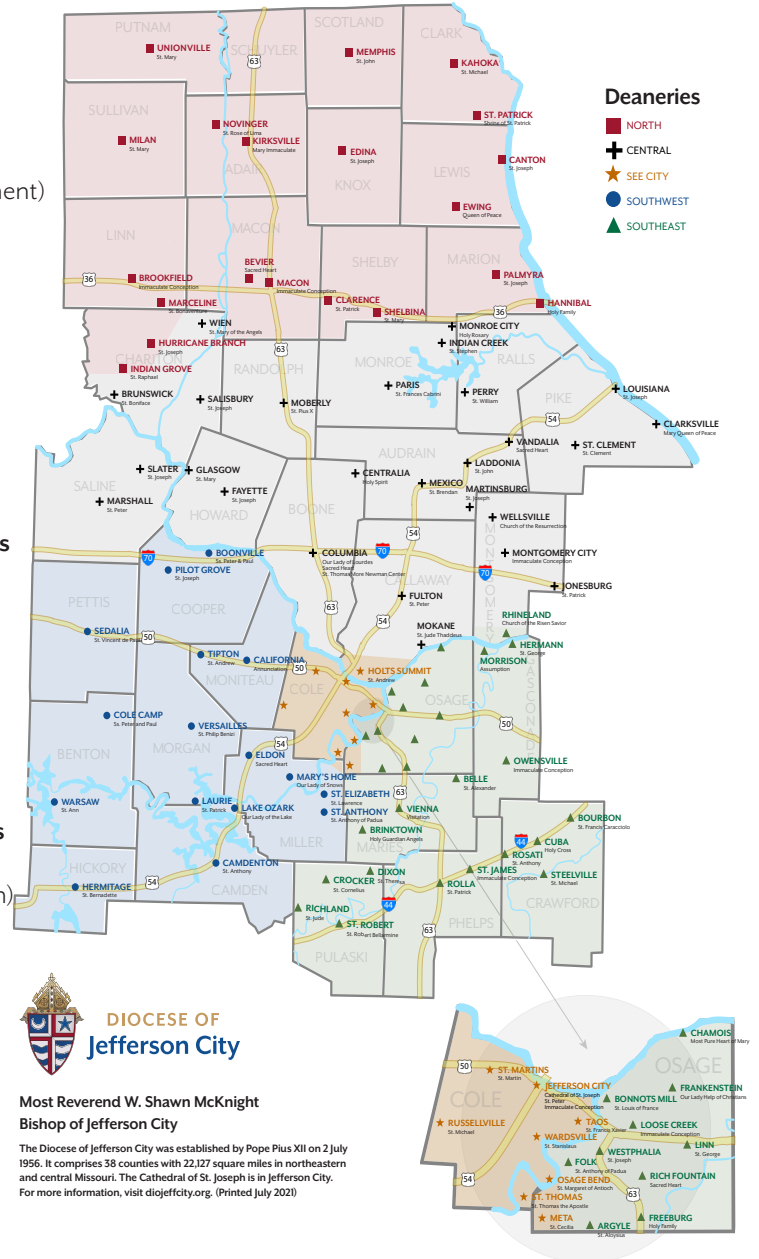

**CATHOLIC
DIOCESE OF
JEFFERSON CITY**

Parish Services

Diocesan Pastoral Council by Deanery

UPDATED JANUARY 20, 2023

Northern Deanery Representative

Barbara Garvey
Immaculate Conception (Brookfield)
660-473-0336

Central Deanery Representatives

Kelly Wheeler
Our Lady of Lourdes (Columbia)
573-489-5190

Sarah Robinson, St. Clement (St. Clement)
573-795-6455

See City Deanery Representatives

Earl Pabst, St. Andrew (Holts Summit)
573-353-4991

Deacon John and Carol Schwartz
Cathedral of St. Joseph
573-616-2138

Southwest Deanery Representatives

Colleen Abbott
Our Lady of the Snows (Mary's Home)
573-480-5916

Kent Korthas
St. Vincent de Paul (Pettis County)
660-826-7614

Southeast Deanery Representatives

Russell Kremer
Our Lady Help of Christians (Frankenstein)
573-897-2655

Sheri Stormer, Visitation (Vienna)
636-387-3336

Young Adult Representatives

Megan Barnes
Kirksville Newman Center
573-616-6054

Representative for Priests

Reverend Jeremy Secrist
573-636-8159

THE Diocese of Jefferson City MISSOURI

Alphonse J. Schwartz

MEMORIAL
CATHOLIC CENTER

2207 WEST MAIN STREET
JEFFERSON CITY, MO
65109-0914

573-635-9127

DIOJEFFCITY.ORG