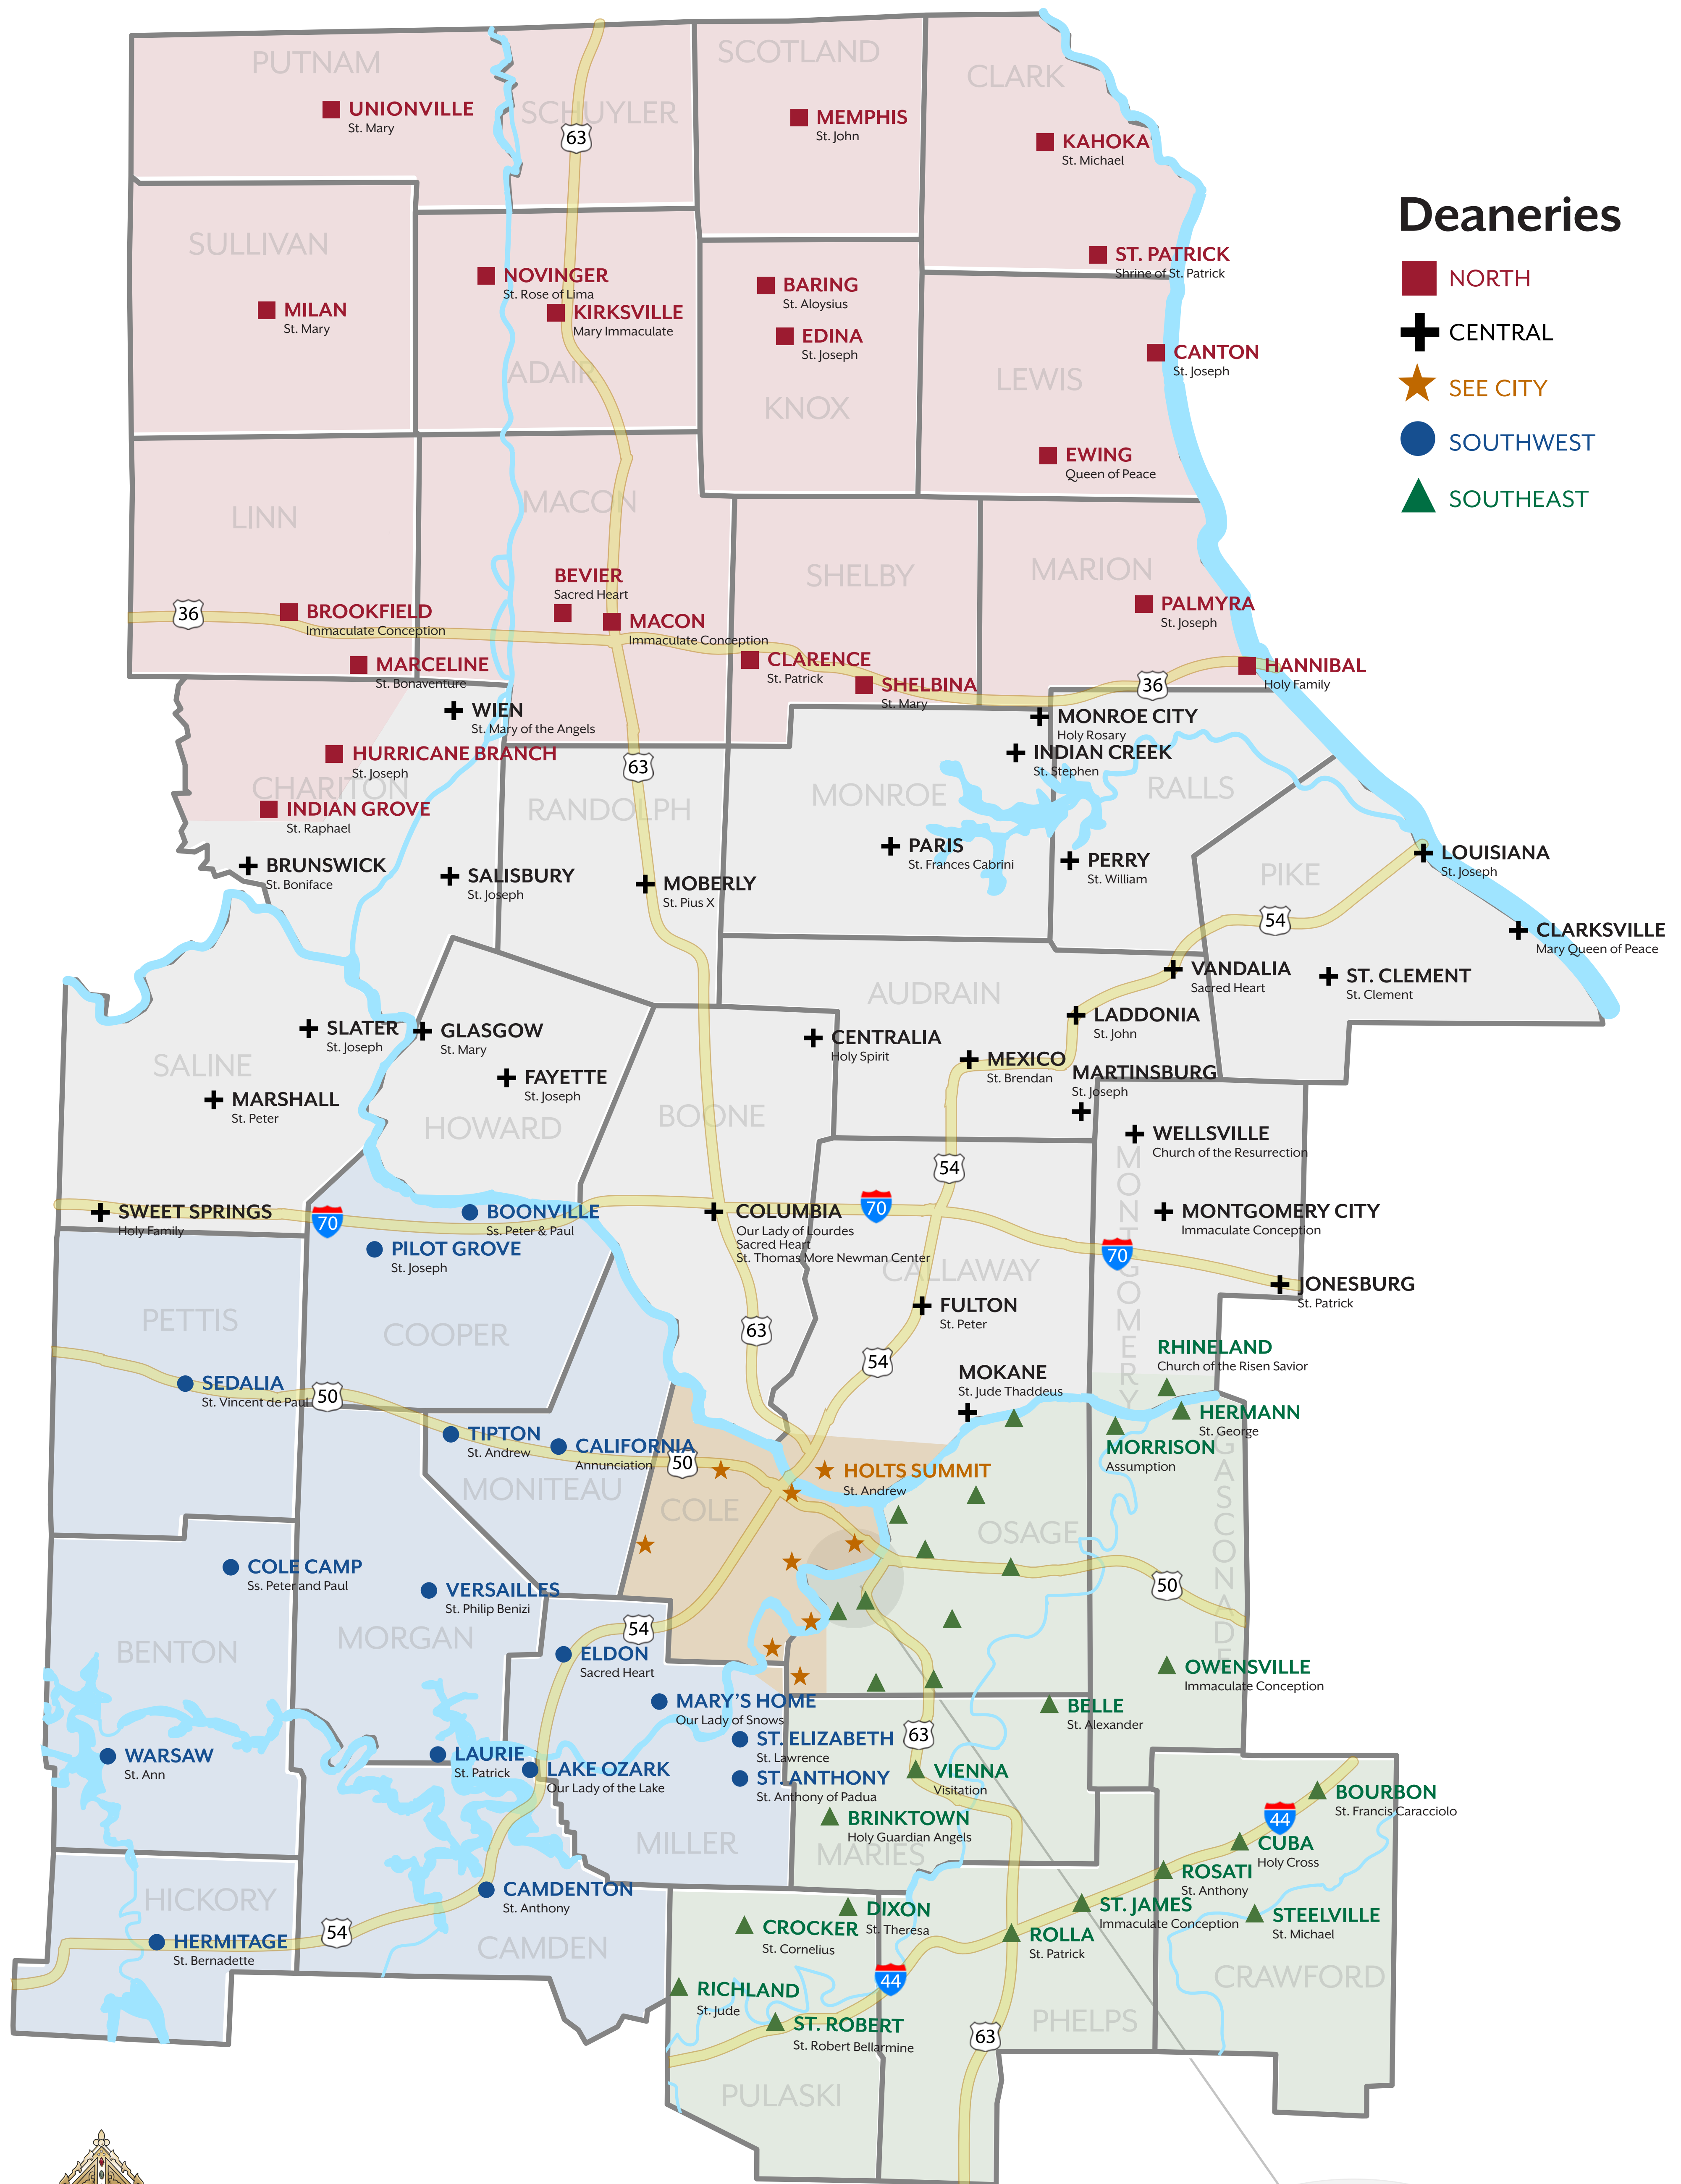

THE Diocese of Jefferson City MISSOURI

**DIOCESE OF
Jefferson City**

**Most Reverend W. Shawn McKnight
Bishop of Jefferson City**

The Diocese of Jefferson City was established by Pope Pius XII on 2 July 1956. It comprises 38 counties with 22,127 square miles in northeastern and central Missouri. The Cathedral of St. Joseph is in Jefferson City. For more information, visit diojeffcity.org. (Printed July 2021)