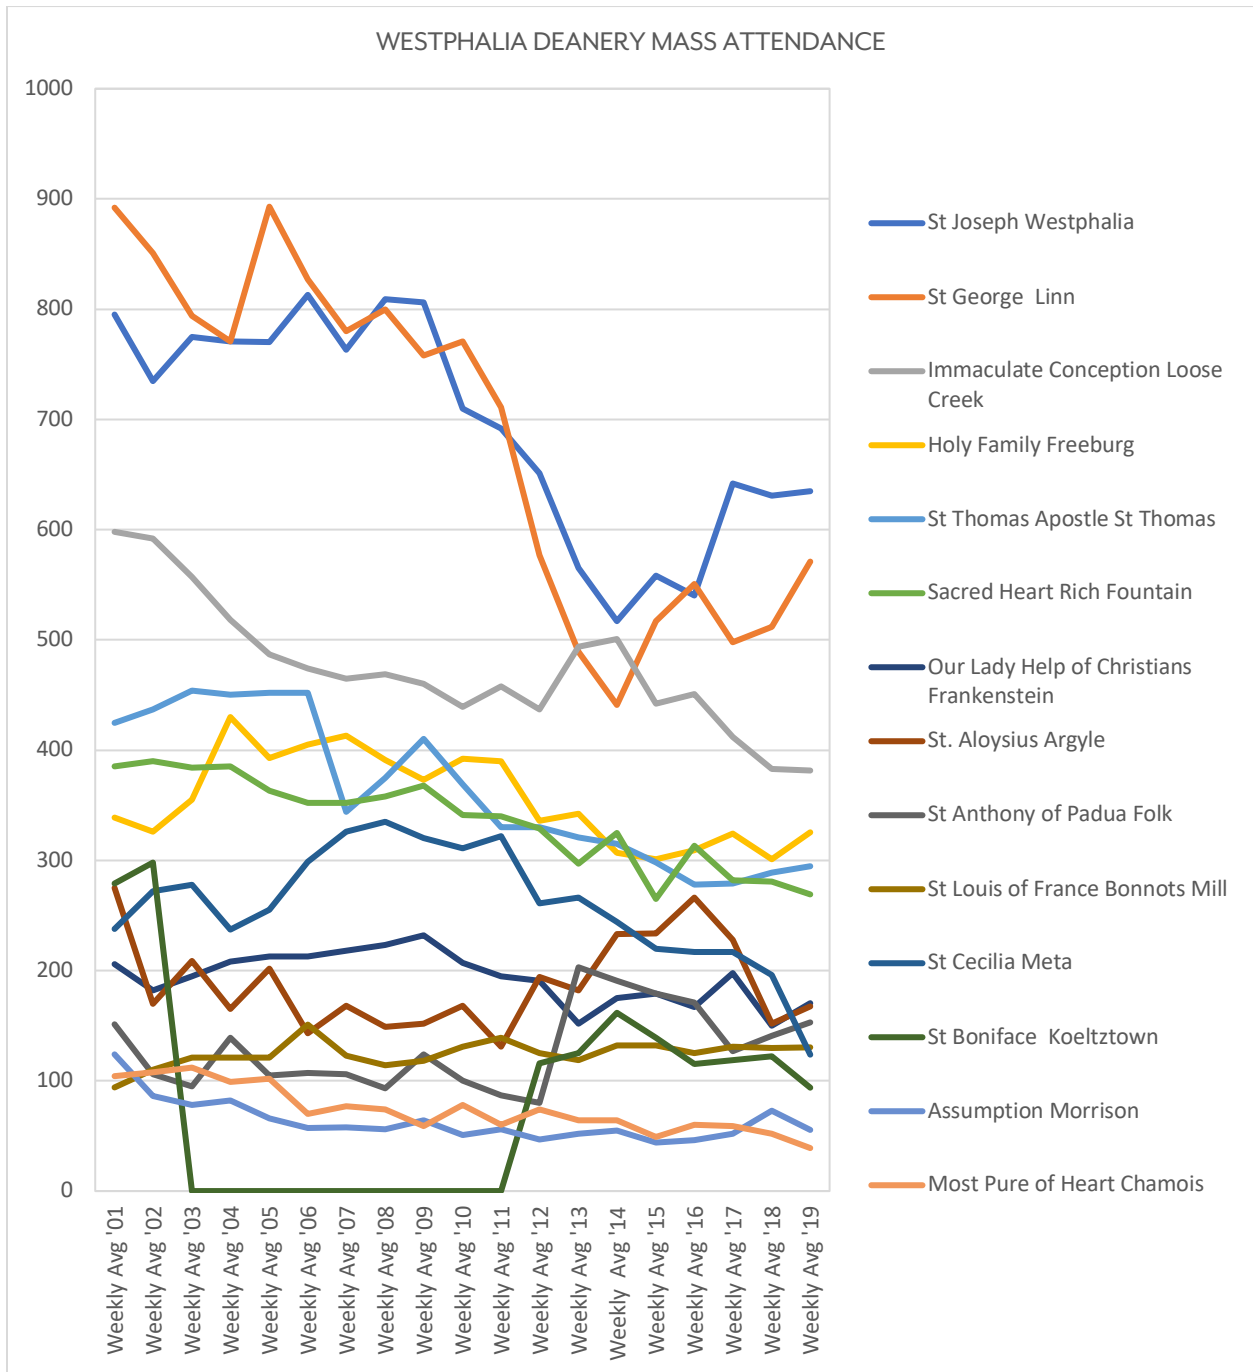

Sacramental Practices

WESTPHALIA DEANERY

DIOCESE OF
Jefferson City

BETTER
TOGETHER