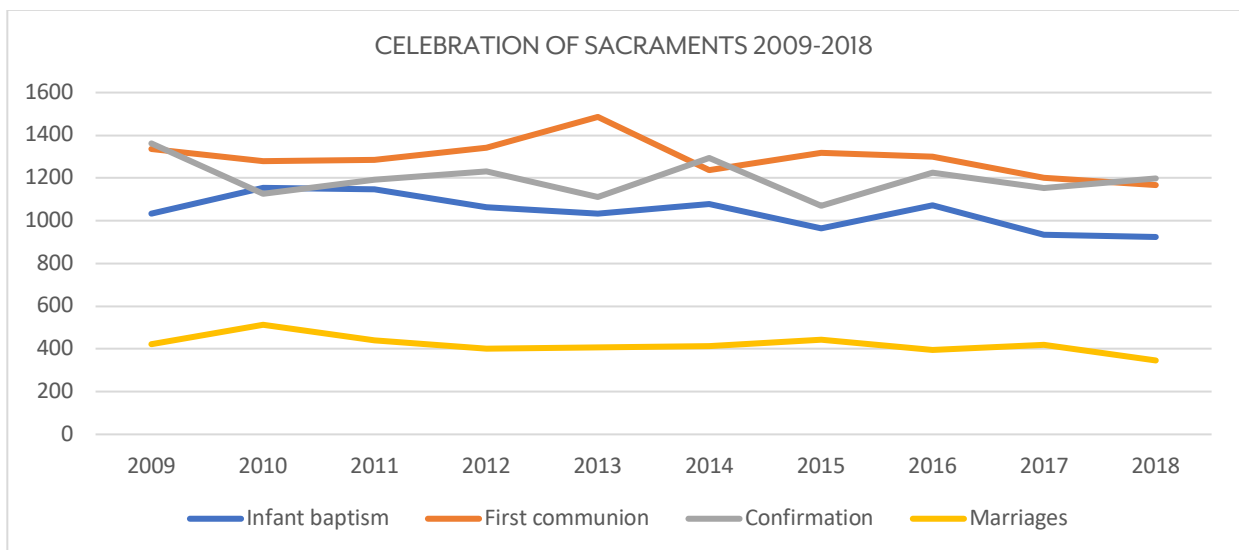

# Sacramental Practices

WESTPHALIA DEANERY

## CATHOLIC POPULATION COMPARED TO TOTAL POPULATION

Catholics represent less than nine percent of the population in the 38 counties which comprise the Diocese of Jefferson City. While there is a growth in the overall population, the number of Catholics has been decreasing slightly.

## CELEBRATION OF THE SACRAMENTS

The celebration of the sacraments reflects relative stability or a gradual downward shift in the celebration of infant baptisms, first communions, confirmation and marriages. However, we have seen a 29% decline in Mass attendance since 2001. Every October, parishes are asked to count Mass attendance. The graph on the next page illustrates those numbers for the parishes in a deanery. There are eight deaneries in the diocese.