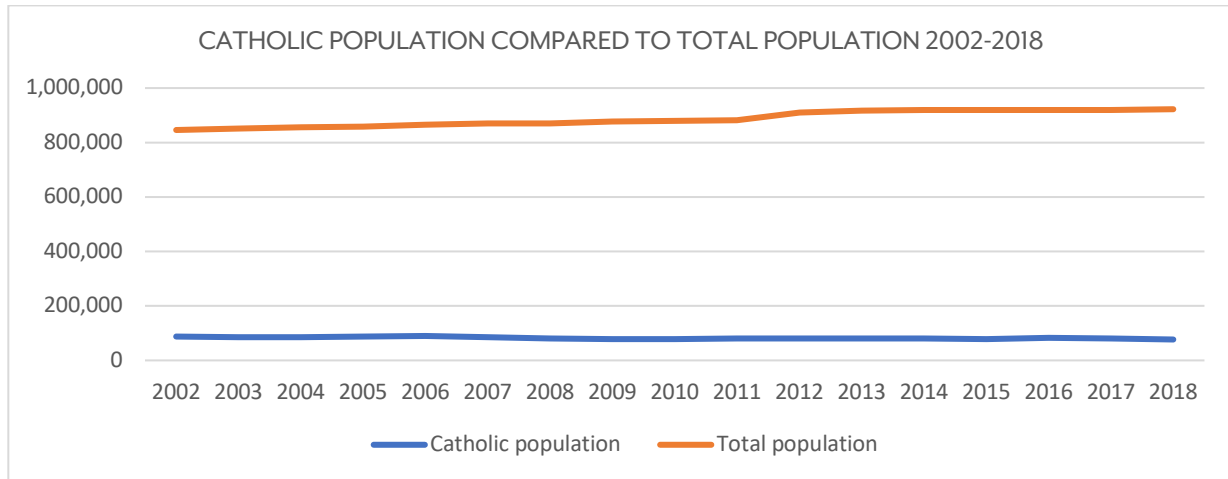

# Sacramental Practices

WESTPHALIA DEANERY

## CATHOLIC POPULATION COMPARED TO TOTAL POPULATION

Catholics represent less than nine percent of the population in the 38 counties which comprise the Diocese of Jefferson City. While there is a growth in the overall population, the number of Catholics has been decreasing slightly.

## CELEBRATION OF THE SACRAMENTS

The celebration of the sacraments reflects relative stability or a gradual downward shift in the celebration of infant baptisms, first communions, confirmation and marriages. However, we have seen a 29% decline in Mass attendance since 2001. Every October, parishes are asked to count Mass attendance. The graph on the next page illustrates those numbers for the parishes in a deanery. There are eight deaneries in the diocese.