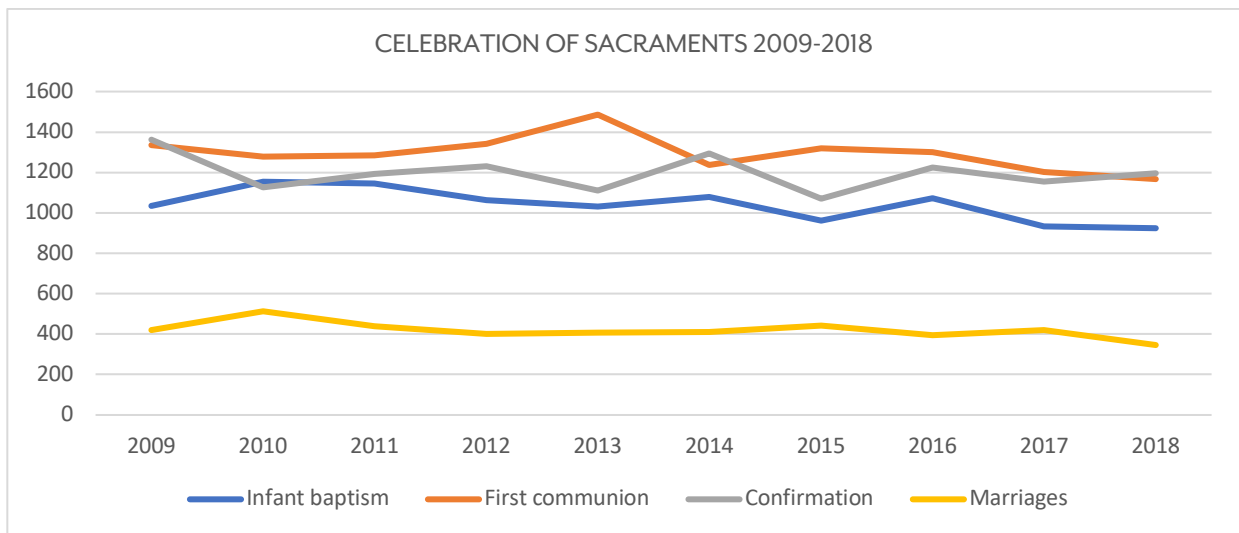

## CATHOLIC POPULATION COMPARED TO TOTAL POPULATION

Catholics represent less than nine percent of the population in the 38 counties which comprise the Diocese of Jefferson City. While there is a growth in the overall population, the number of Catholics has been decreasing slightly.

## CELEBRATION OF THE SACRAMENTS

The celebration of the sacraments reflects relative stability or a gradual downward shift in the celebration of infant baptisms, first communions, confirmation and marriages. However, we have seen a 29% decline in Mass attendance since 2001. Every October, parishes are asked to count Mass attendance. The graph on the next page illustrates those numbers for the parishes in a deanery. There are eight deaneries in the diocese.