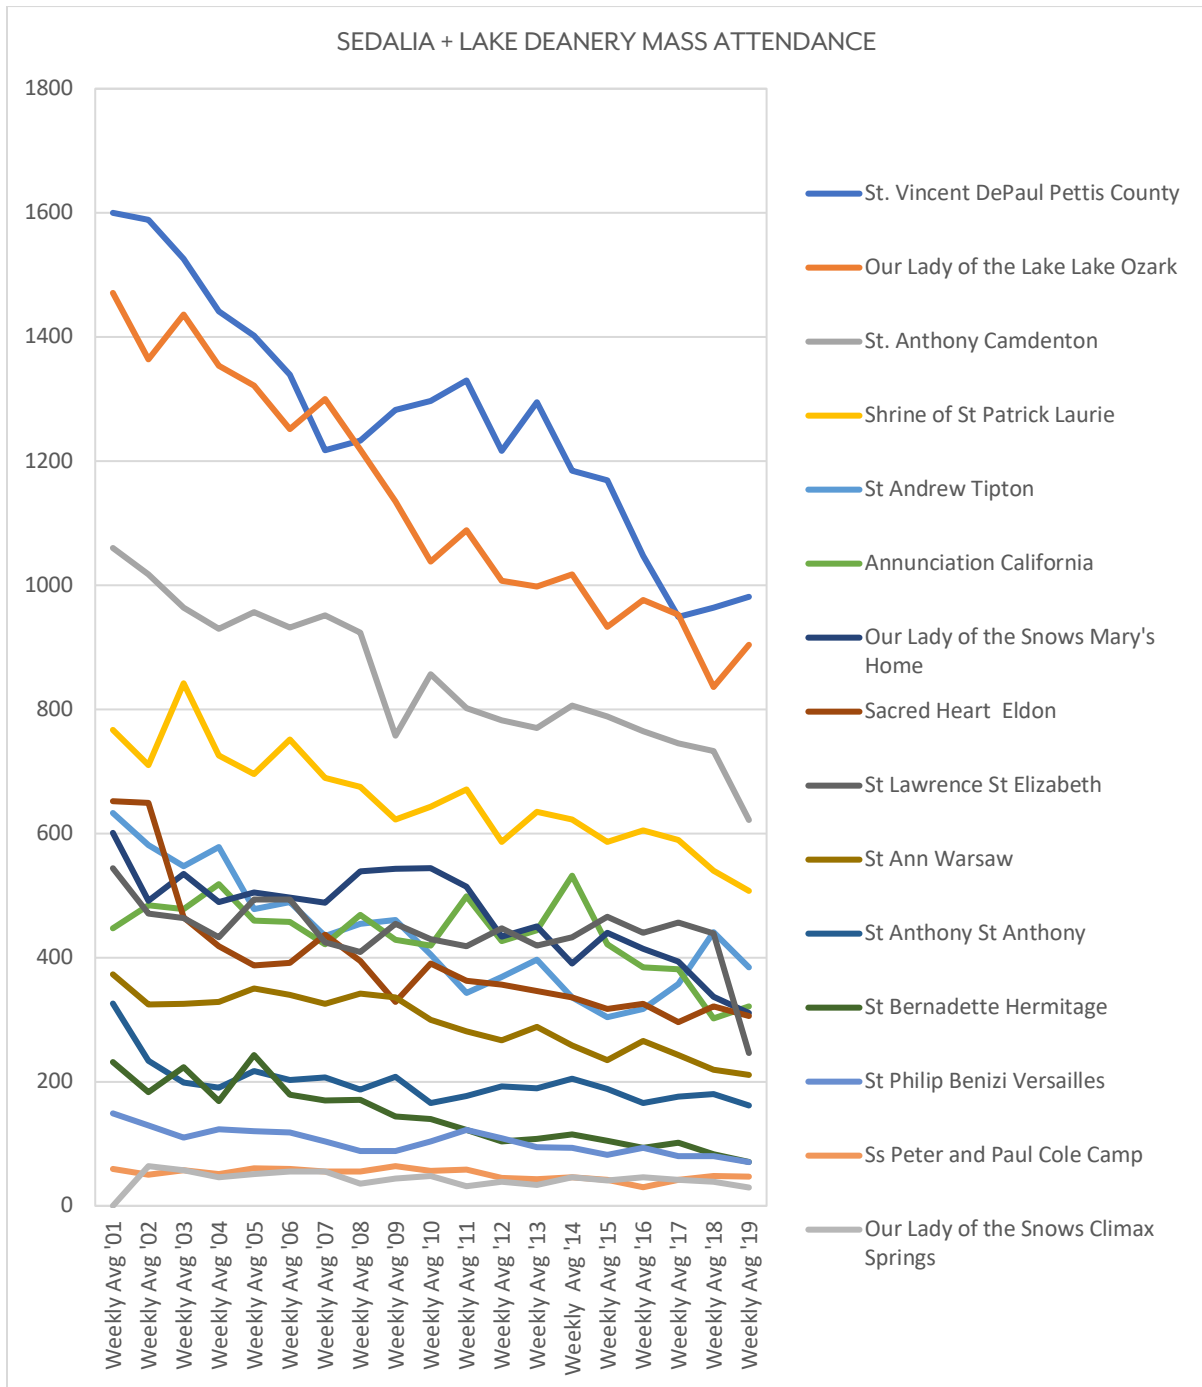

## CATHOLIC POPULATION COMPARED TO TOTAL POPULATION

Catholics represent less than nine percent of the population in the 38 counties which comprise the Diocese of Jefferson City. While there is a growth in the overall population, the number of Catholics has been decreasing slightly.

## CELEBRATION OF THE SACRAMENTS

The celebration of the sacraments reflects relative stability or a gradual downward shift in the celebration of infant baptisms, first communions, confirmation and marriages. However, we have seen a 29% decline in Mass attendance since 2001. Every October, parishes are asked to count Mass attendance. The graph on the next page illustrates those numbers for the parishes in a deanery. There are eight deaneries in the diocese.

# Sacramental Practices

SEDALIA + LAKE DEANERY

Note that St. Vincent de Paul Parish was formed in 2019. Mass attendance for prior years is the total for St. Patrick, Sacred Heart and St. John Evangelist.