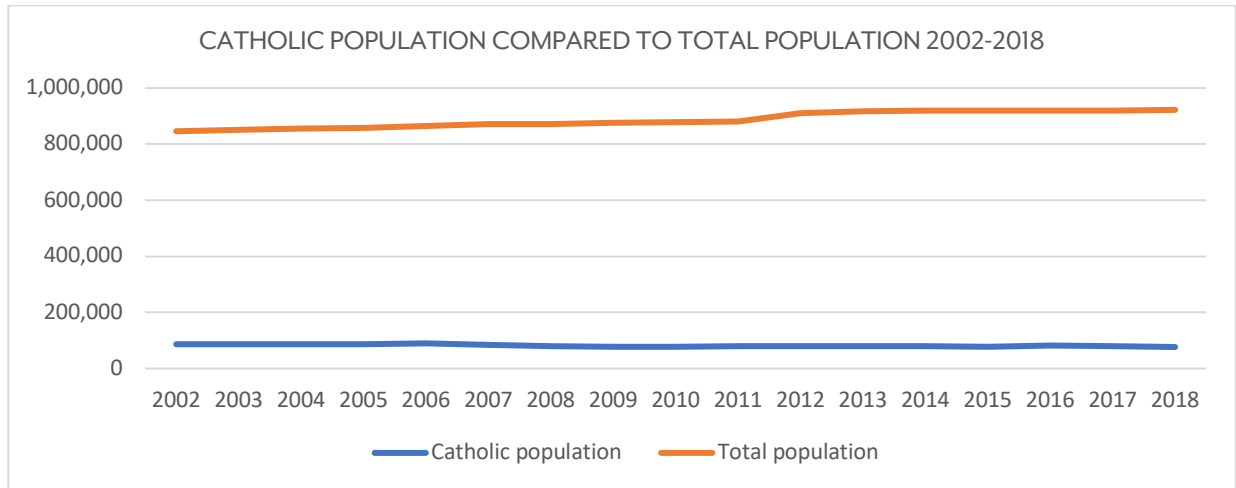

## CATHOLIC POPULATION COMPARED TO TOTAL POPULATION

Catholics represent less than nine percent of the population in the 38 counties which comprise the Diocese of Jefferson City. While there is a growth in the overall population, the number of Catholics has been decreasing slightly.

## CELEBRATION OF THE SACRAMENTS

The celebration of the sacraments reflects relative stability or a gradual downward shift in the celebration of infant baptisms, first communions, confirmation and marriages. However, we have seen a 29% decline in Mass attendance since 2001. Every October, parishes are asked to count Mass attendance. The graph on the next page illustrates those numbers for the parishes in a deanery. There are eight deaneries in the diocese.