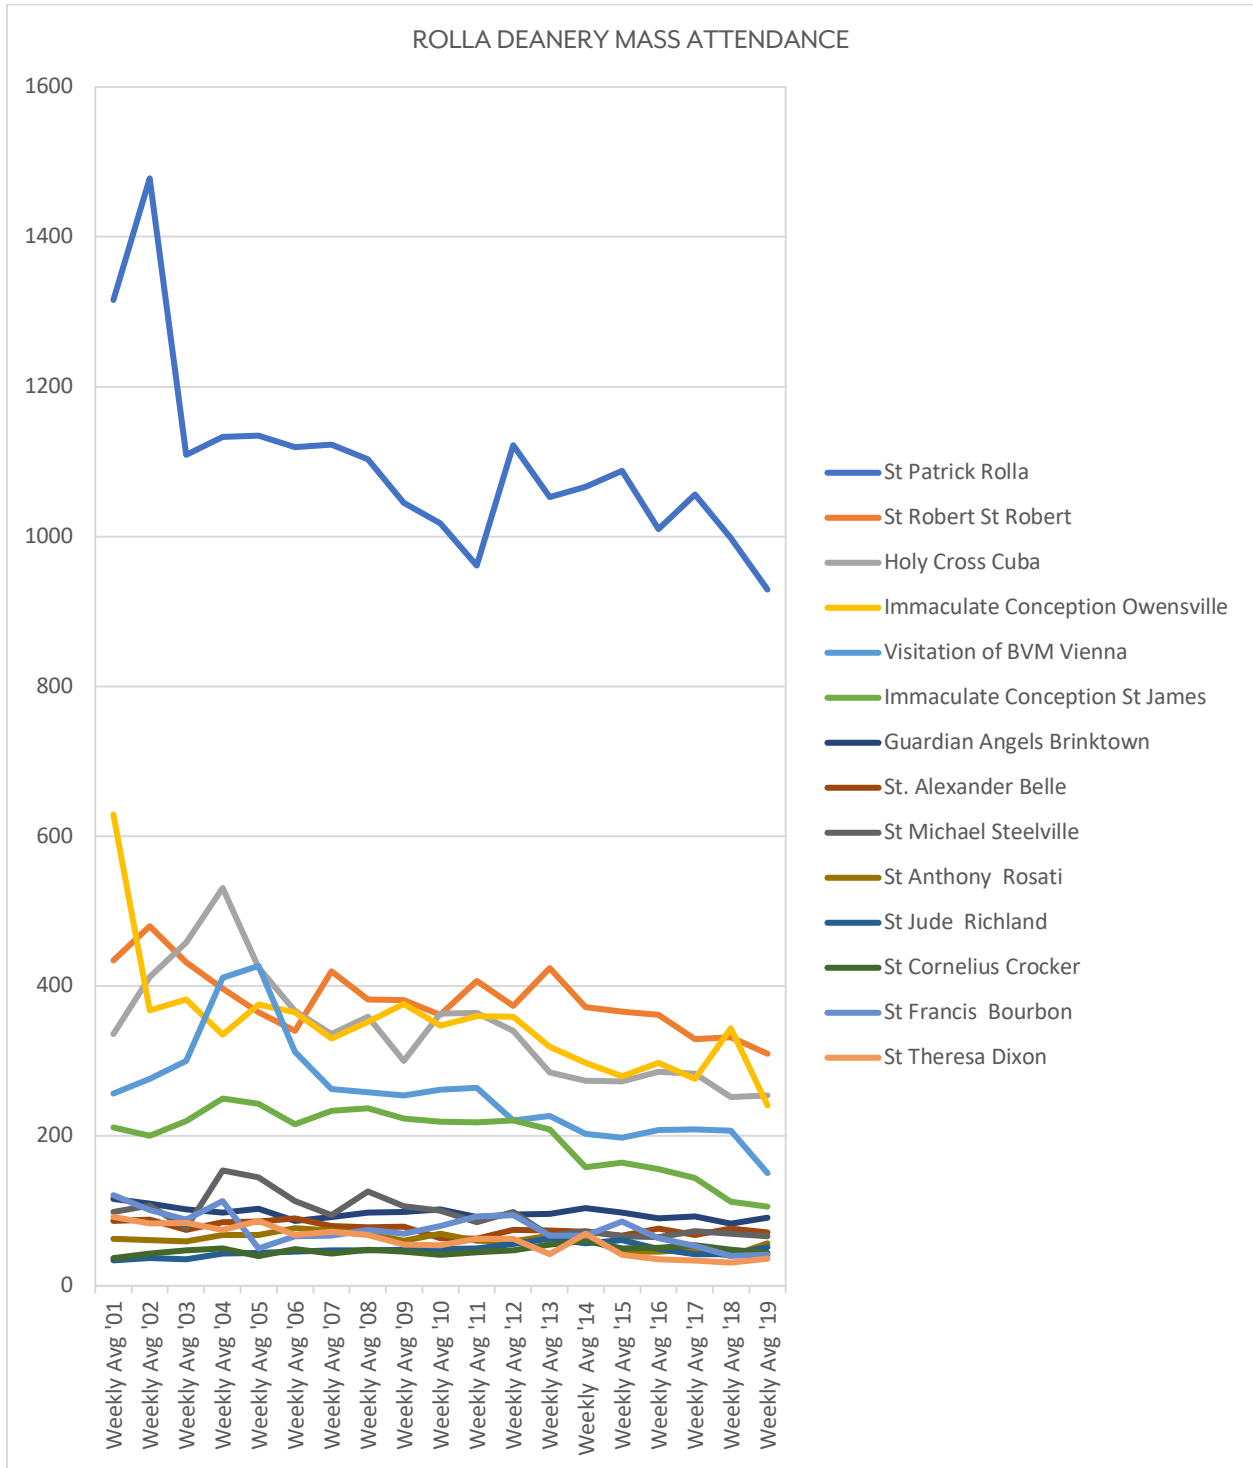

Sacramental Practices

ROLLA DEANERY

DIOCESE OF
Jefferson City

BETTER
TOGETHER