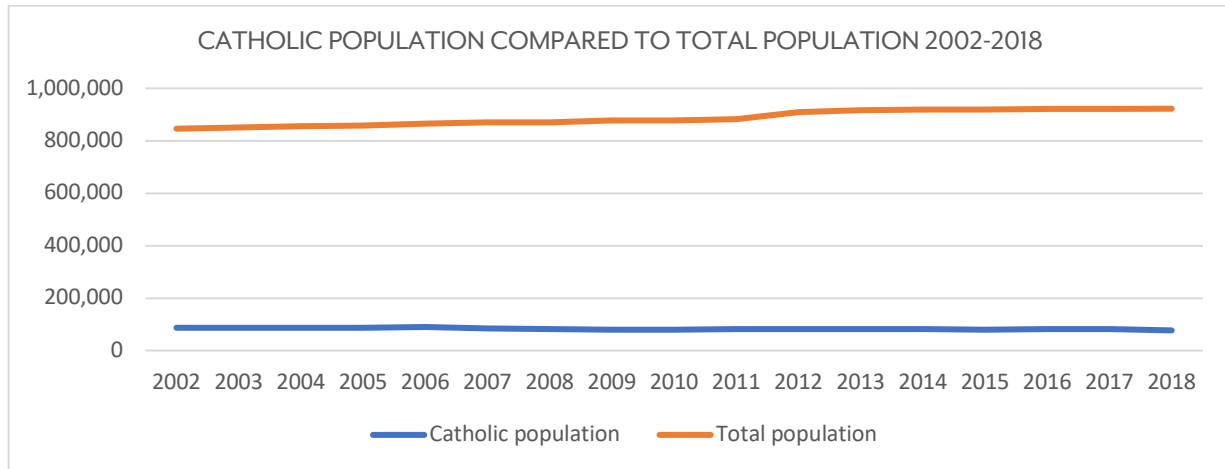

Sacramental Practices

ROLLA DEANERY

CATHOLIC POPULATION COMPARED TO TOTAL POPULATION

Catholics represent less than nine percent of the population in the 38 counties which comprise the Diocese of Jefferson City. While there is a growth in the overall population, the number of Catholics has been decreasing slightly.

CELEBRATION OF THE SACRAMENTS

The celebration of the sacraments reflects relative stability or a gradual downward shift in the celebration of infant baptisms, first communions, confirmation and marriages. However, we have seen a 29% decline in Mass attendance since 2001. Every October, parishes are asked to count Mass attendance. The graph on the next page illustrates those numbers for the parishes in a deanery. There are eight deaneries in the diocese.