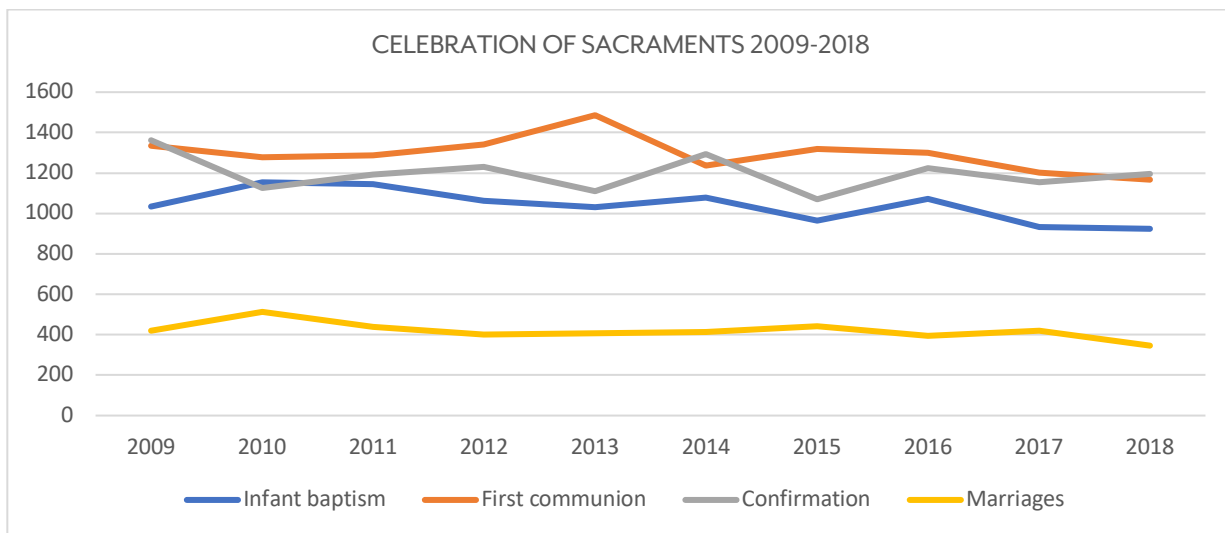

Sacramental Practices

ROLLA DEANERY

CATHOLIC POPULATION COMPARED TO TOTAL POPULATION

Catholics represent less than nine percent of the population in the 38 counties which comprise the Diocese of Jefferson City. While there is a growth in the overall population, the number of Catholics has been decreasing slightly.

CELEBRATION OF THE SACRAMENTS

The celebration of the sacraments reflects relative stability or a gradual downward shift in the celebration of infant baptisms, first communions, confirmation and marriages. However, we have seen a 29% decline in Mass attendance since 2001. Every October, parishes are asked to count Mass attendance. The graph on the next page illustrates those numbers for the parishes in a deanery. There are eight deaneries in the diocese.