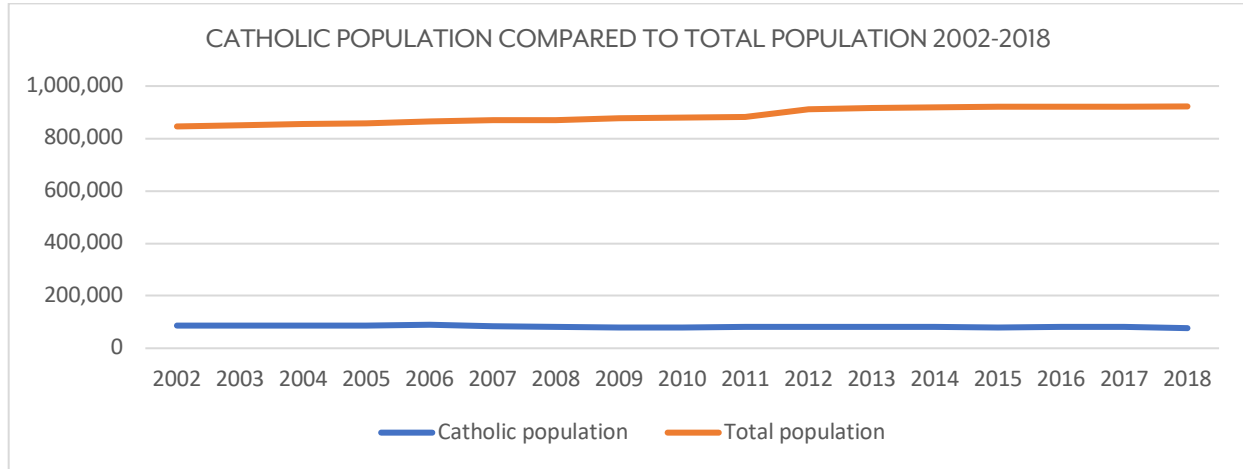

Sacramental Practices

MEXICO DEANERY

CATHOLIC POPULATION COMPARED TO TOTAL POPULATION

Catholics represent less than nine percent of the population in the 38 counties which comprise the Diocese of Jefferson City. While there is a growth in the overall population, the number of Catholics has been decreasing slightly.

CELEBRATION OF THE SACRAMENTS

The celebration of the sacraments reflects relative stability or a gradual downward shift in the celebration of infant baptisms, first communions, confirmation and marriages. However, we have seen a 29% decline in Mass attendance since 2001. Every October, parishes are asked to count Mass attendance. The graph on the next page illustrates those numbers for the parishes in a deanery. There are eight deaneries in the diocese.