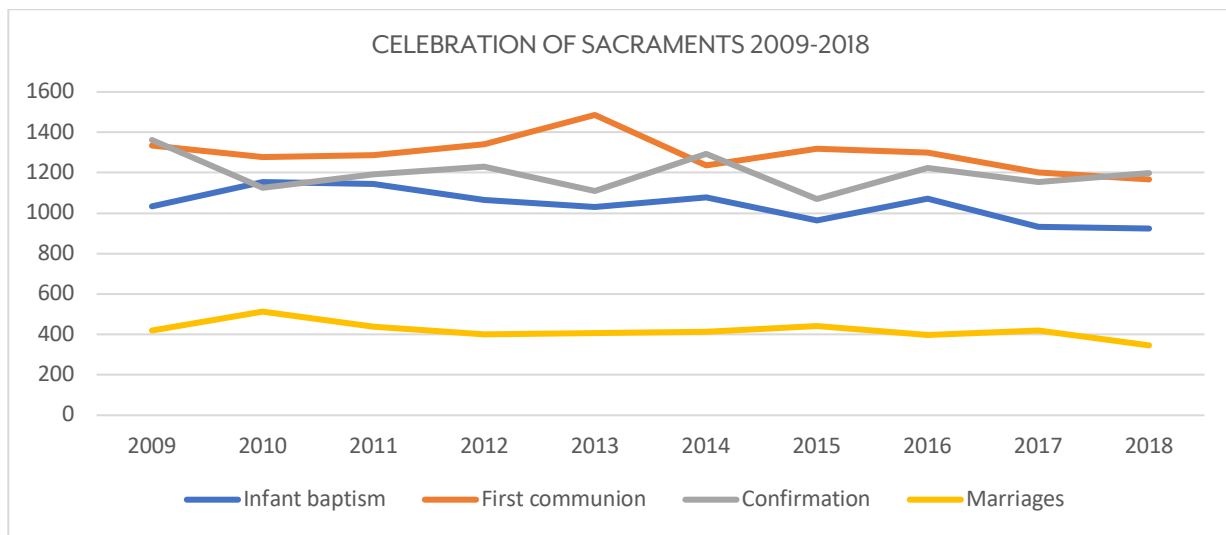

Sacramental Practices

MEXICO DEANERY

CATHOLIC POPULATION COMPARED TO TOTAL POPULATION

Catholics represent less than nine percent of the population in the 38 counties which comprise the Diocese of Jefferson City. While there is a growth in the overall population, the number of Catholics has been decreasing slightly.

CELEBRATION OF THE SACRAMENTS

The celebration of the sacraments reflects relative stability or a gradual downward shift in the celebration of infant baptisms, first communions, confirmation and marriages. However, we have seen a 29% decline in Mass attendance since 2001. Every October, parishes are asked to count Mass attendance. The graph on the next page illustrates those numbers for the parishes in a deanery. There are eight deaneries in the diocese.