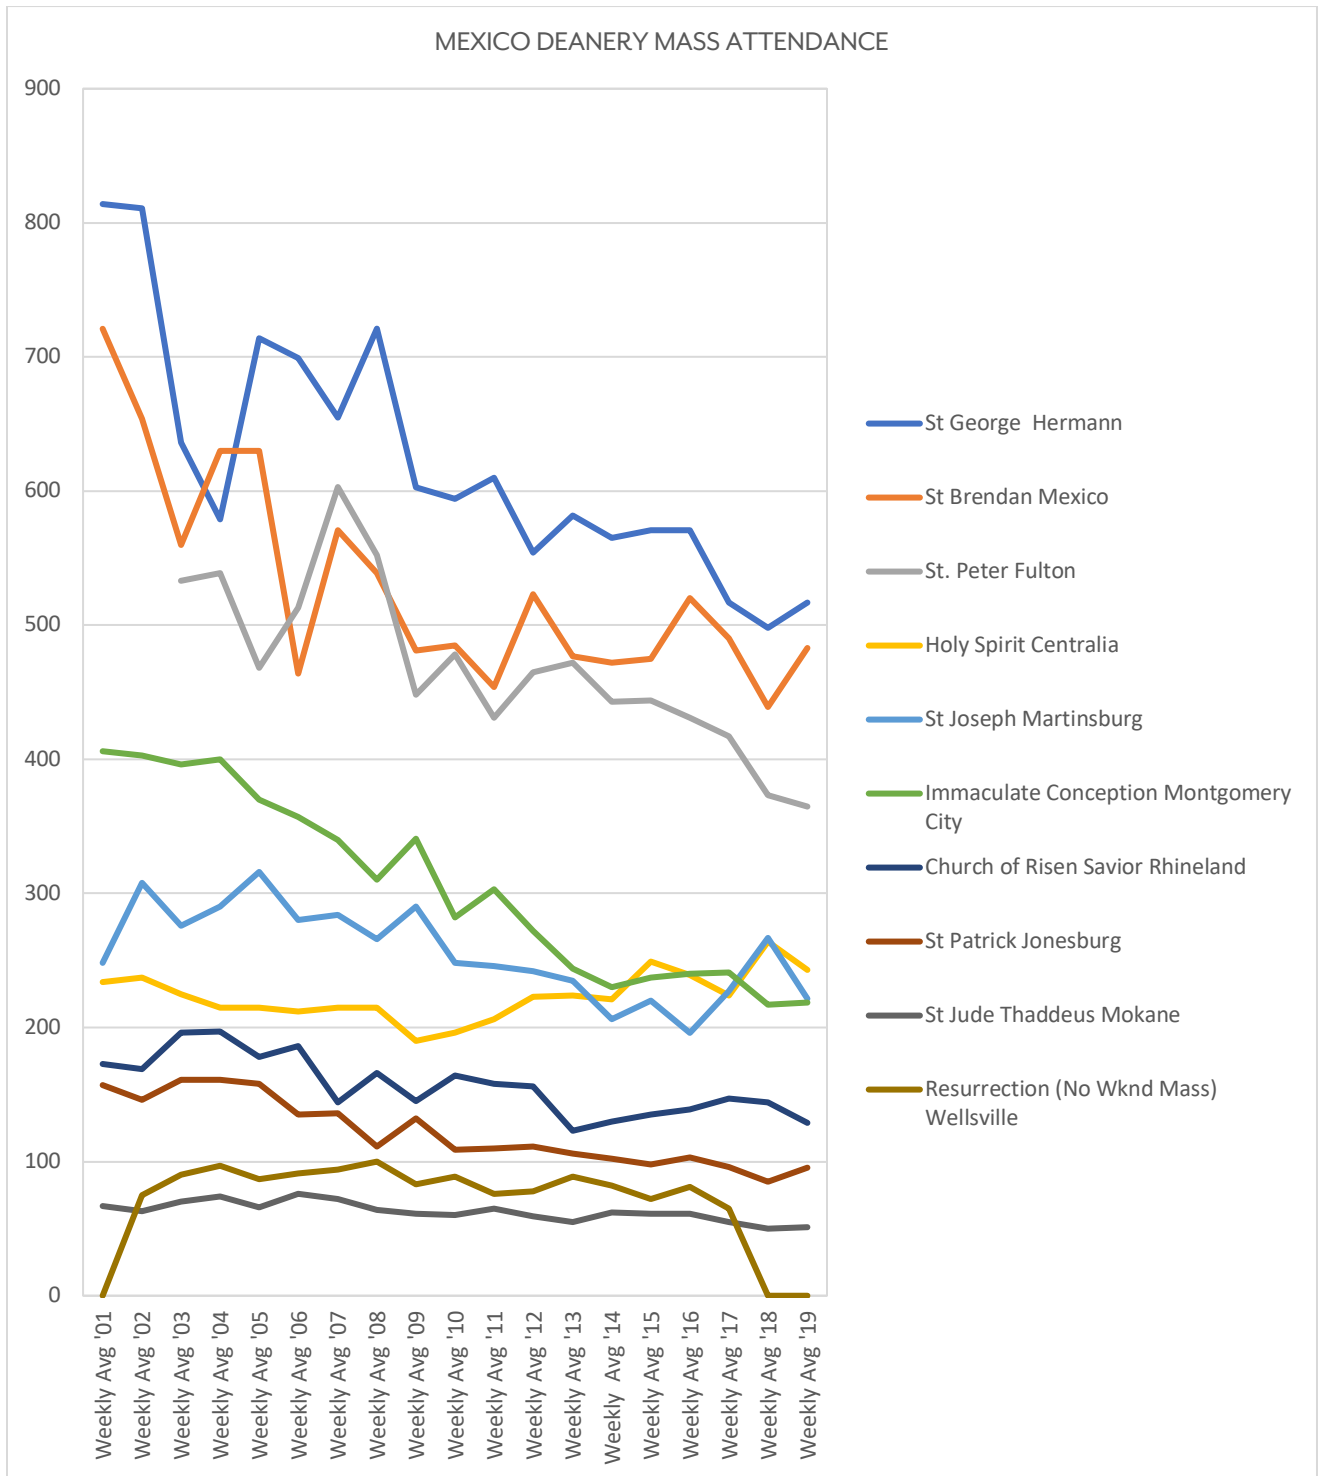

Sacramental Practices

MEXICO DEANERY

DIOCESE OF
Jefferson City

BETTER
TOGETHER