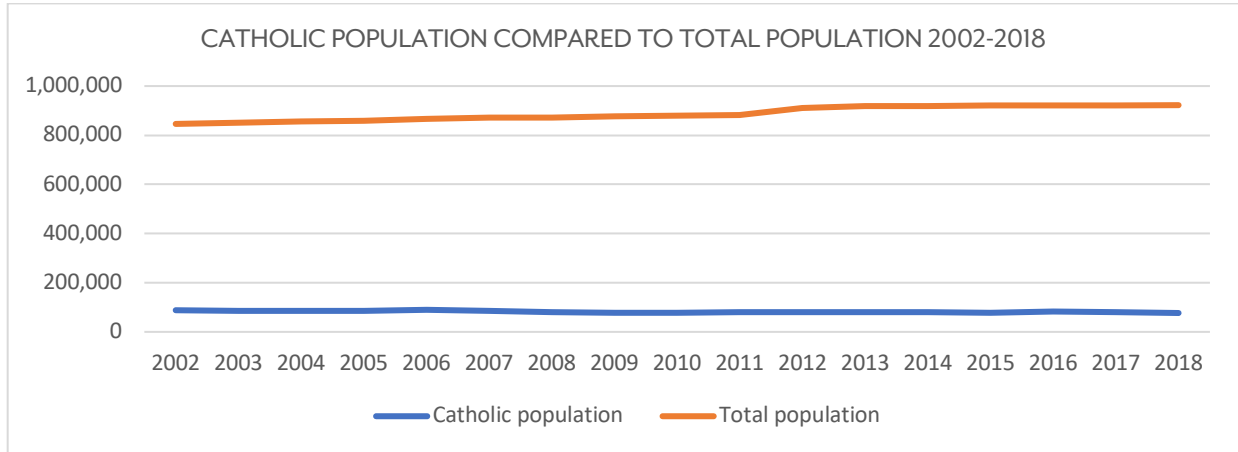

Sacramental Practices

KIRKSVILLE DEANERY

CATHOLIC POPULATION COMPARED TO TOTAL POPULATION

Catholics represent less than nine percent of the population in the 38 counties which comprise the Diocese of Jefferson City. While there is a growth in the overall population, the number of Catholics has been decreasing slightly.

CELEBRATION OF THE SACRAMENTS

The celebration of the sacraments reflects relative stability or a gradual downward shift in the celebration of infant baptisms, first communions, confirmation and marriages. However, we have seen a 29% decline in Mass attendance since 2001. Every October, parishes are asked to count Mass attendance. The graph on the next page illustrates those numbers for the parishes in a deanery. There are eight deaneries in the diocese.