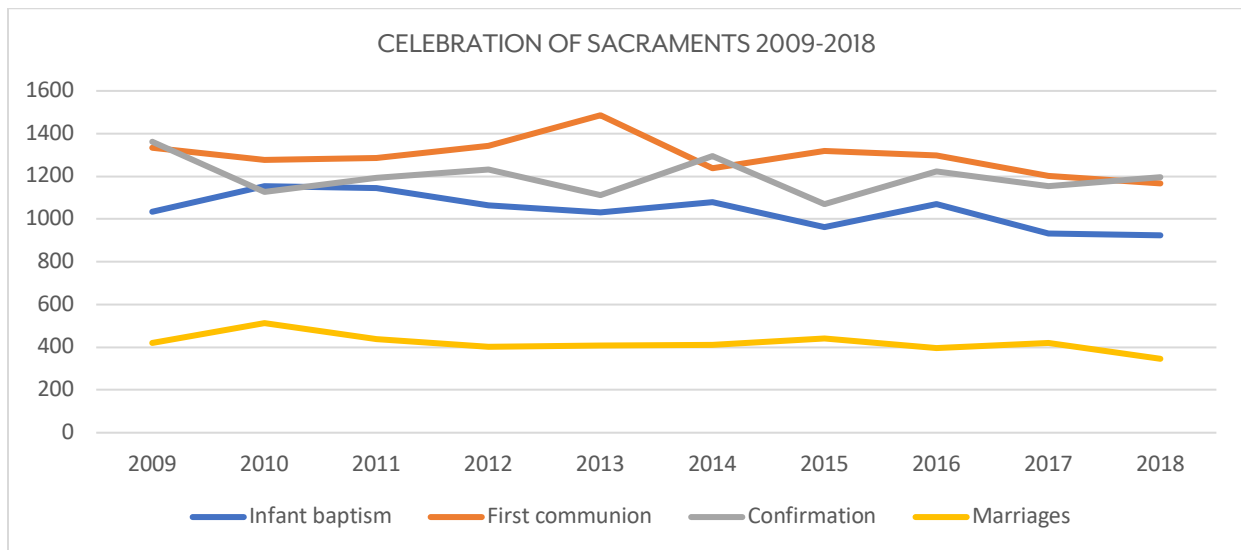

Sacramental Practices

KIRKSVILLE DEANERY

CATHOLIC POPULATION COMPARED TO TOTAL POPULATION

Catholics represent less than nine percent of the population in the 38 counties which comprise the Diocese of Jefferson City. While there is a growth in the overall population, the number of Catholics has been decreasing slightly.

CELEBRATION OF THE SACRAMENTS

The celebration of the sacraments reflects relative stability or a gradual downward shift in the celebration of infant baptisms, first communions, confirmation and marriages. However, we have seen a 29% decline in Mass attendance since 2001. Every October, parishes are asked to count Mass attendance. The graph on the next page illustrates those numbers for the parishes in a deanery. There are eight deaneries in the diocese.