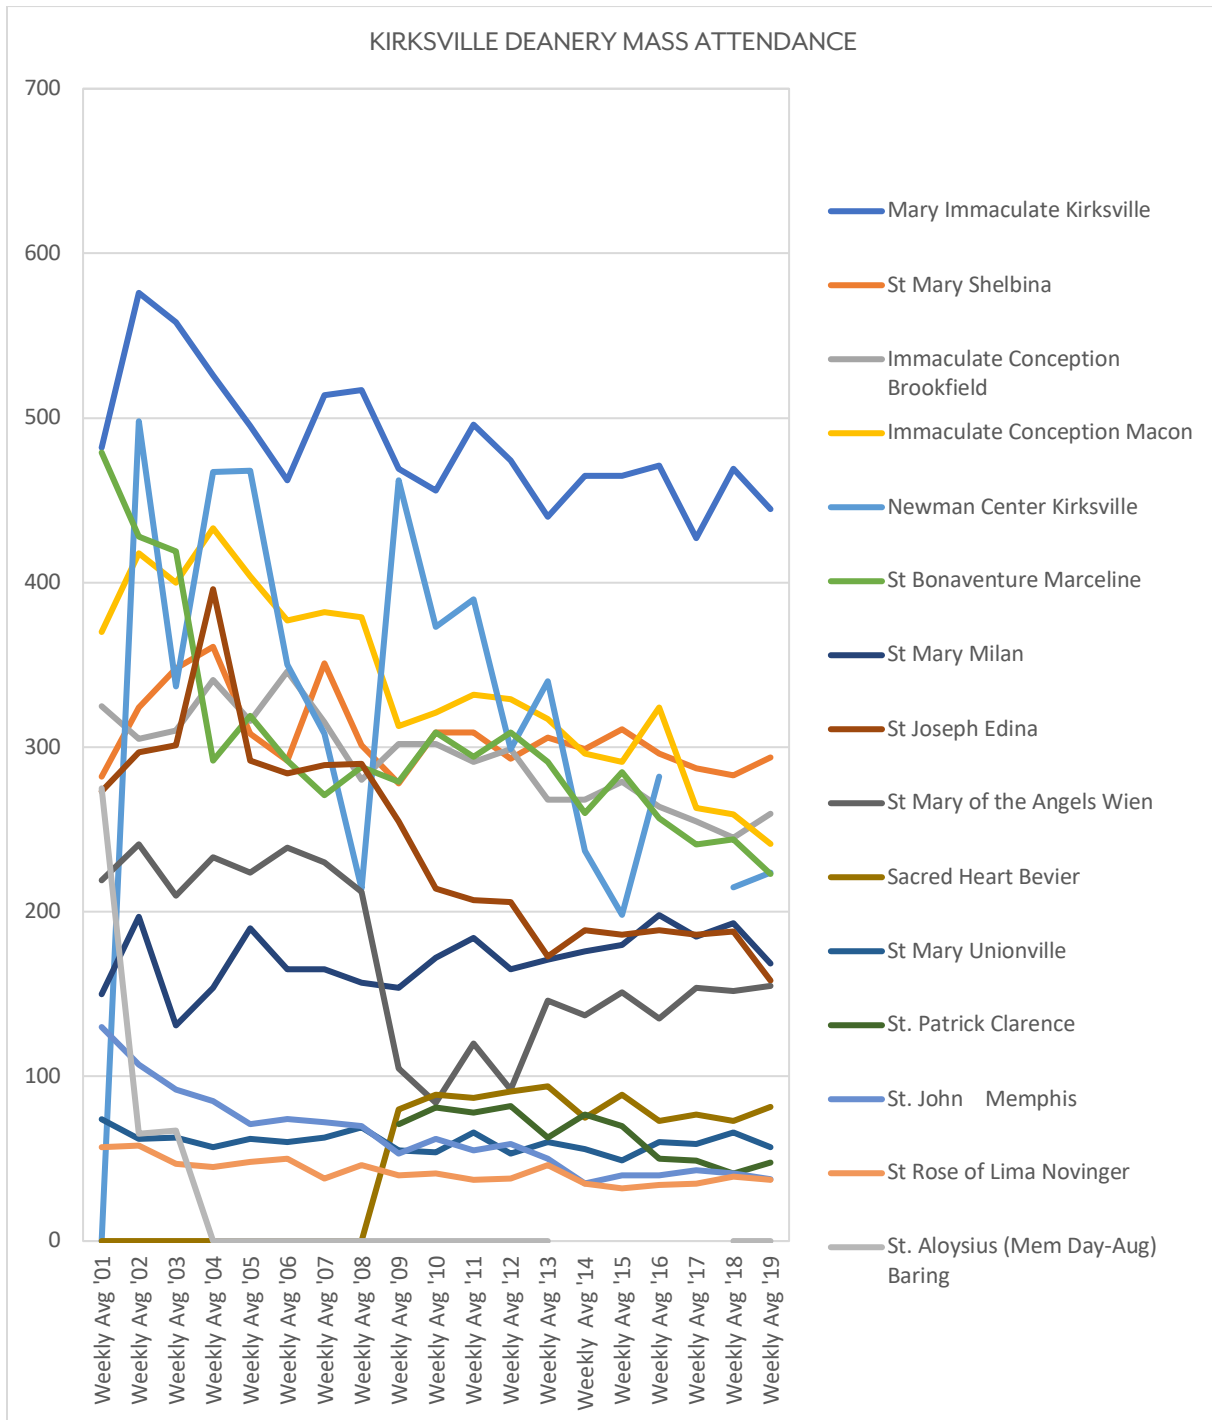

Sacramental Practices

KIRKSVILLE DEANERY

DIOCESE OF
Jefferson City

BETTER
TOGETHER