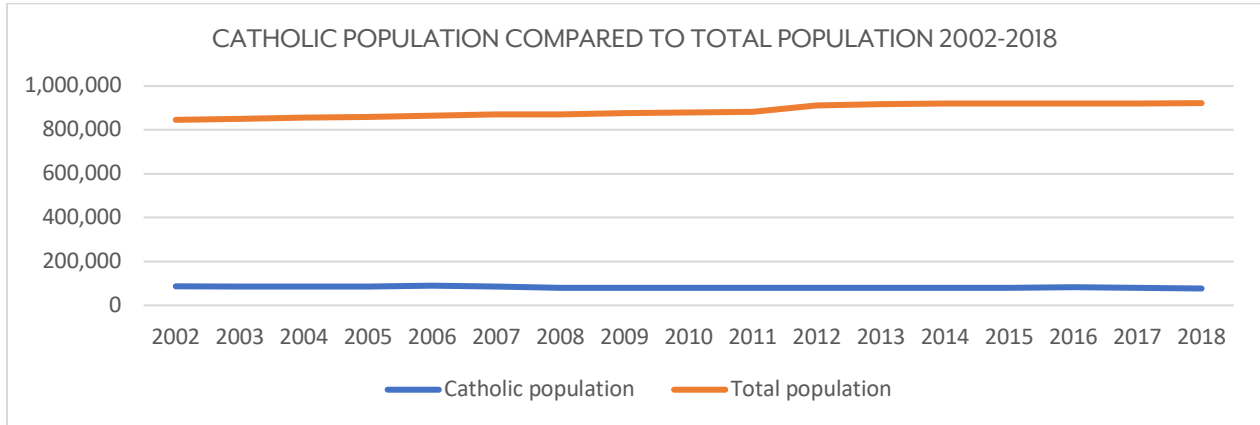

Sacramental Practices

JEFFERSON CITY DEANERY

CATHOLIC POPULATION COMPARED TO TOTAL POPULATION

Catholics represent less than nine percent of the population in the 38 counties which comprise the Diocese of Jefferson City. While there is a growth in the overall population, the number of Catholics has been decreasing slightly.

CELEBRATION OF THE SACRAMENTS

The celebration of the sacraments reflects relative stability or a gradual downward shift in the celebration of infant baptisms, first communions, confirmation and marriages. However, we have seen a 29% decline in Mass attendance since 2001. Every October, parishes are asked to count Mass attendance. The graph on the next page illustrates those numbers for the parishes in a deanery. There are eight deaneries in the diocese.