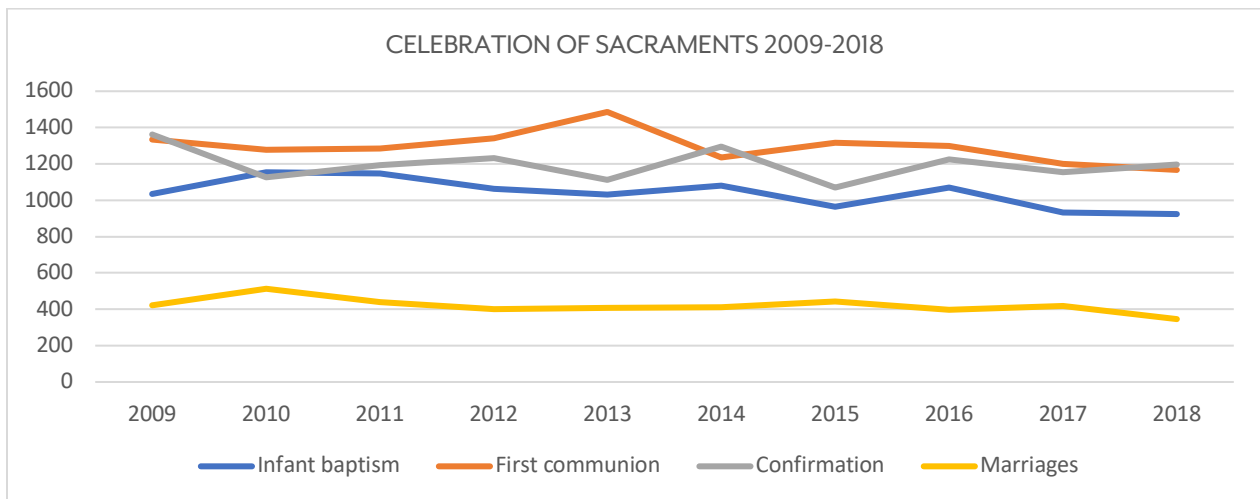

Sacramental Practices

JEFFERSON CITY DEANERY

CATHOLIC POPULATION COMPARED TO TOTAL POPULATION

Catholics represent less than nine percent of the population in the 38 counties which comprise the Diocese of Jefferson City. While there is a growth in the overall population, the number of Catholics has been decreasing slightly.

CELEBRATION OF THE SACRAMENTS

The celebration of the sacraments reflects relative stability or a gradual downward shift in the celebration of infant baptisms, first communions, confirmation and marriages. However, we have seen a 29% decline in Mass attendance since 2001. Every October, parishes are asked to count Mass attendance. The graph on the next page illustrates those numbers for the parishes in a deanery. There are eight deaneries in the diocese.