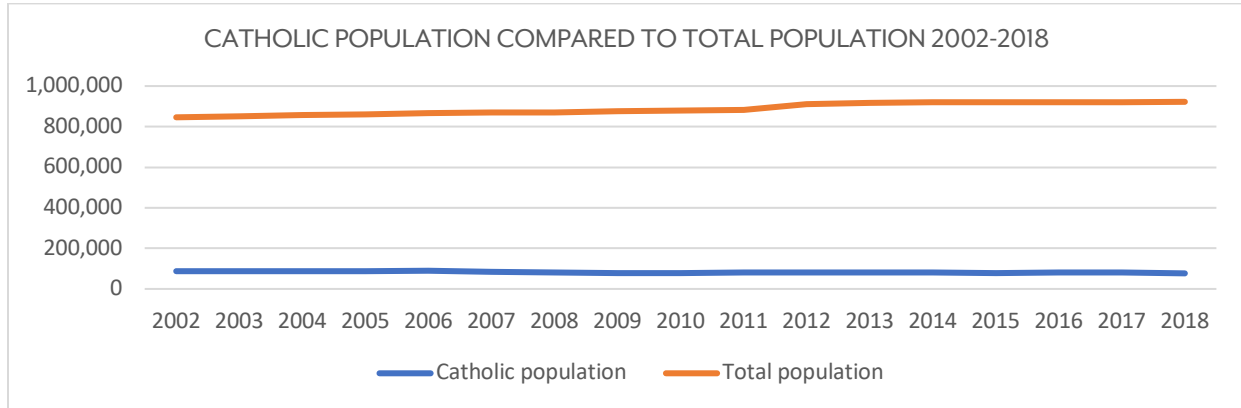

Sacramental Practices

HANNIBAL DEANERY

CATHOLIC POPULATION COMPARED TO TOTAL POPULATION

Catholics represent less than nine percent of the population in the 38 counties which comprise the Diocese of Jefferson City. While there is a growth in the overall population, the number of Catholics has been decreasing slightly.

CELEBRATION OF THE SACRAMENTS

The celebration of the sacraments reflects relative stability or a gradual downward shift in the celebration of infant baptisms, first communions, confirmation and marriages. However, we have seen a 29% decline in Mass attendance since 2001. Every October, parishes are asked to count Mass attendance. The graph on the next page illustrates those numbers for the parishes in a deanery. There are eight deaneries in the diocese.