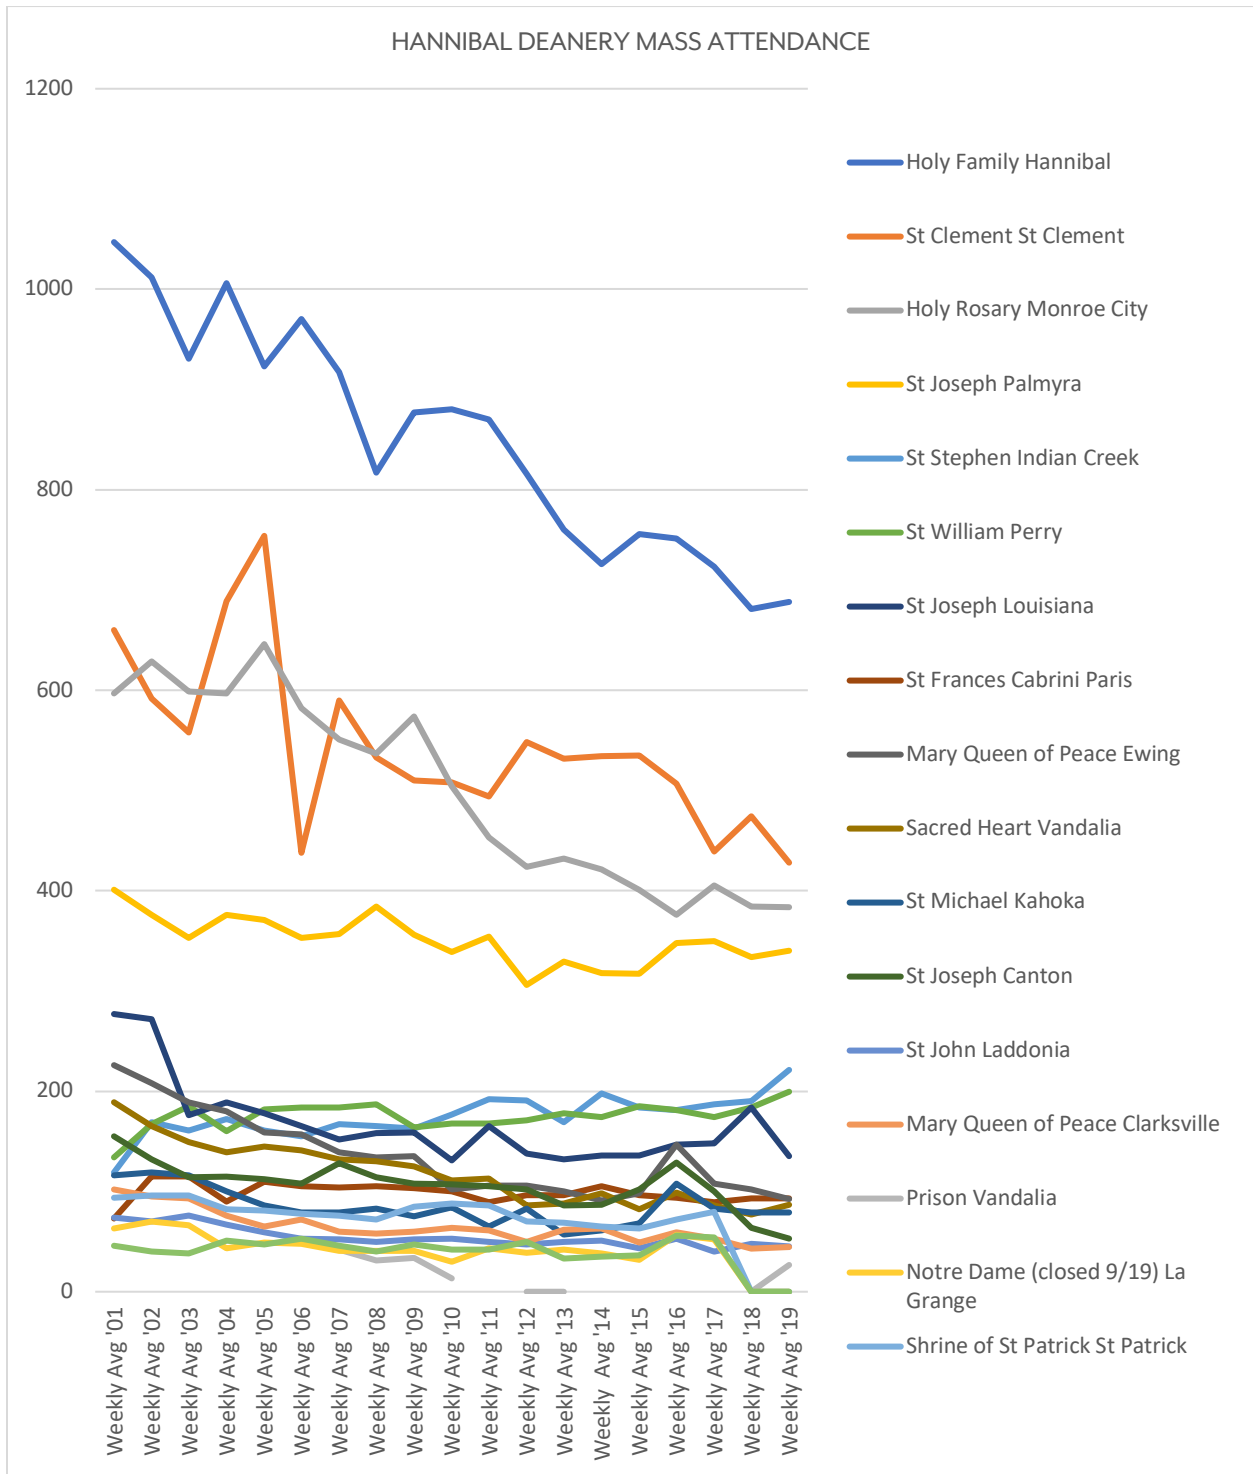

Sacramental Practices

HANNIBAL DEANERY

DIOCESE OF
Jefferson City

BETTER
TOGETHER