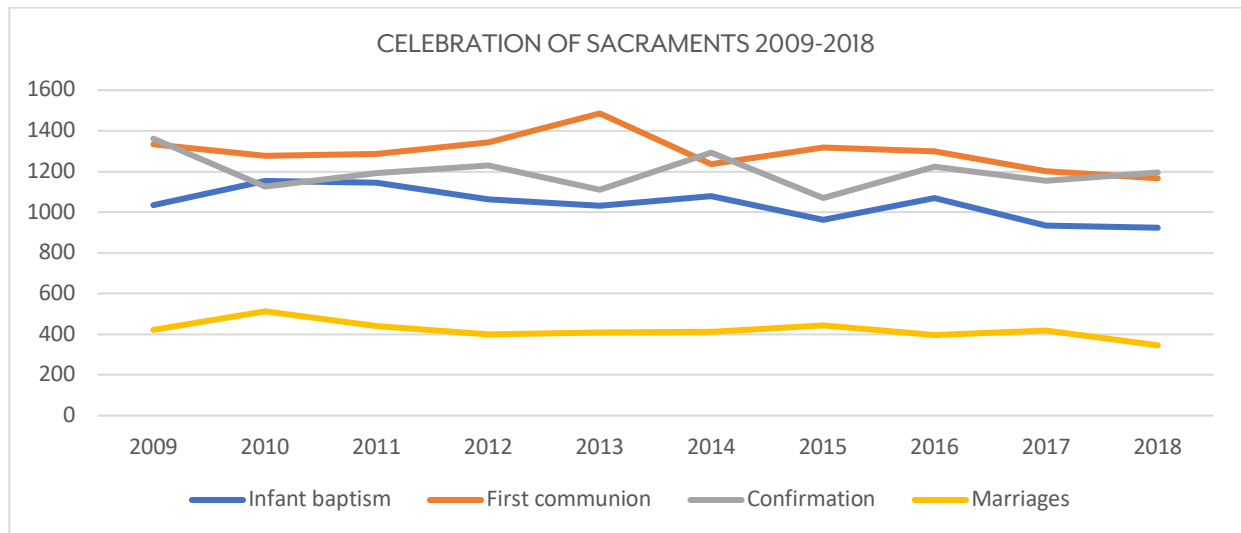

Sacramental Practices

HANNIBAL DEANERY

CATHOLIC POPULATION COMPARED TO TOTAL POPULATION

Catholics represent less than nine percent of the population in the 38 counties which comprise the Diocese of Jefferson City. While there is a growth in the overall population, the number of Catholics has been decreasing slightly.

CELEBRATION OF THE SACRAMENTS

The celebration of the sacraments reflects relative stability or a gradual downward shift in the celebration of infant baptisms, first communions, confirmation and marriages. However, we have seen a 29% decline in Mass attendance since 2001. Every October, parishes are asked to count Mass attendance. The graph on the next page illustrates those numbers for the parishes in a deanery. There are eight deaneries in the diocese.