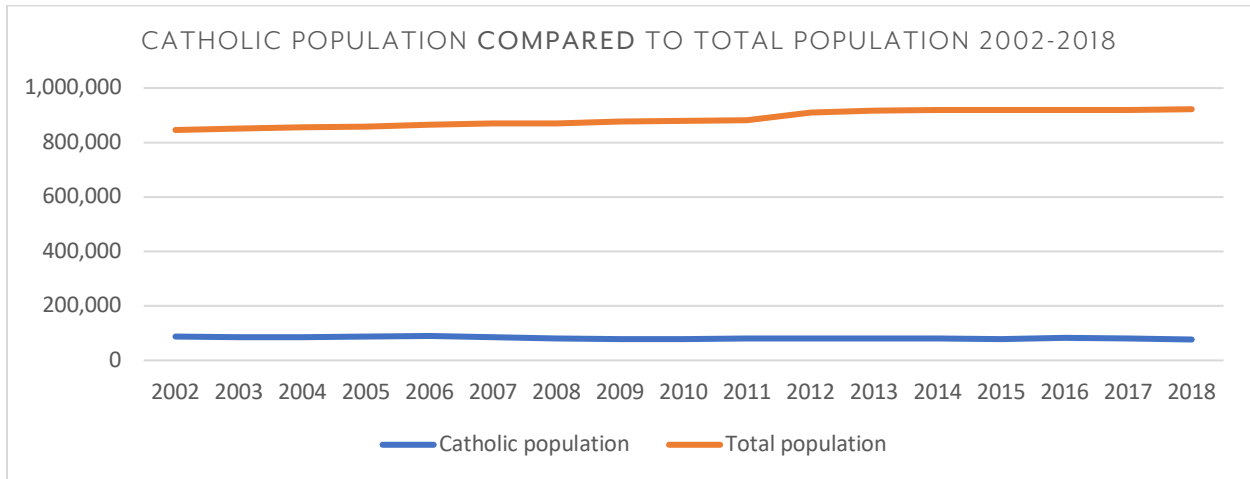

# Sacramental Practices

COLUMBIA DEANERY

## CATHOLIC POPULATION COMPARED TO TOTAL POPULATION

Catholics represent less than nine percent of the population in the 38 counties which comprise the Diocese of Jefferson City. While there is a growth in the overall population, the number of Catholics has been decreasing slightly.

## CELEBRATION OF THE SACRAMENTS

The celebration of the sacraments reflects relative stability or a gradual downward shift in the celebration of infant baptisms, first communions, confirmation and marriages. However, we have seen a 29% decline in Mass attendance since 2001. Every October, parishes are asked to count Mass attendance. The graph on the next page illustrates those numbers for the parishes in a deanery. There are eight deaneries in the diocese.