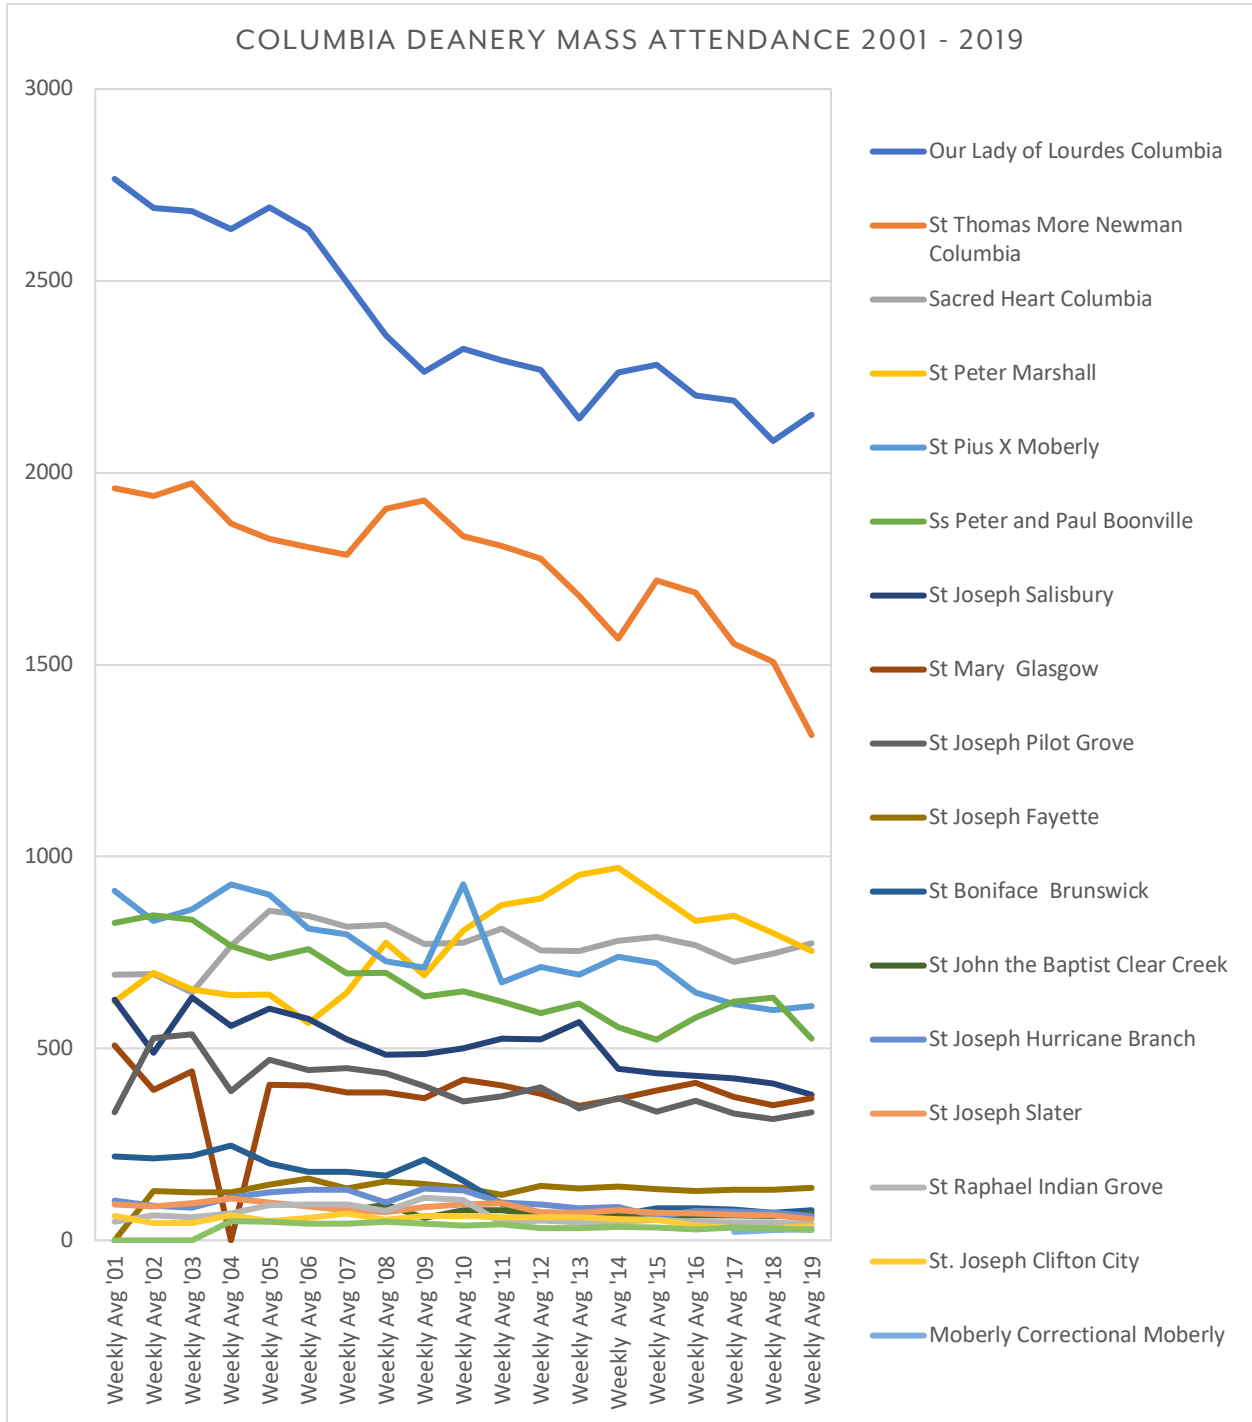

Sacramental Practices

COLUMBIA DEANERY

DIocese OF
Jefferson City

BETTER
TOGETHER