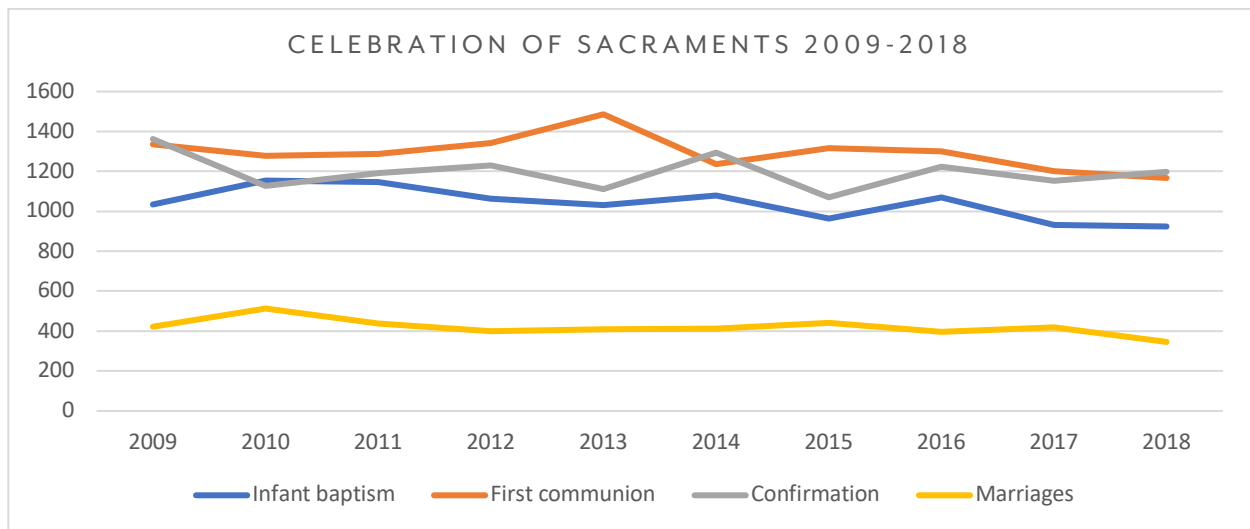

# Sacramental Practices

COLUMBIA DEANERY

## CATHOLIC POPULATION COMPARED TO TOTAL POPULATION

Catholics represent less than nine percent of the population in the 38 counties which comprise the Diocese of Jefferson City. While there is a growth in the overall population, the number of Catholics has been decreasing slightly.

## CELEBRATION OF THE SACRAMENTS

The celebration of the sacraments reflects relative stability or a gradual downward shift in the celebration of infant baptisms, first communions, confirmation and marriages. However, we have seen a 29% decline in Mass attendance since 2001. Every October, parishes are asked to count Mass attendance. The graph on the next page illustrates those numbers for the parishes in a deanery. There are eight deaneries in the diocese.